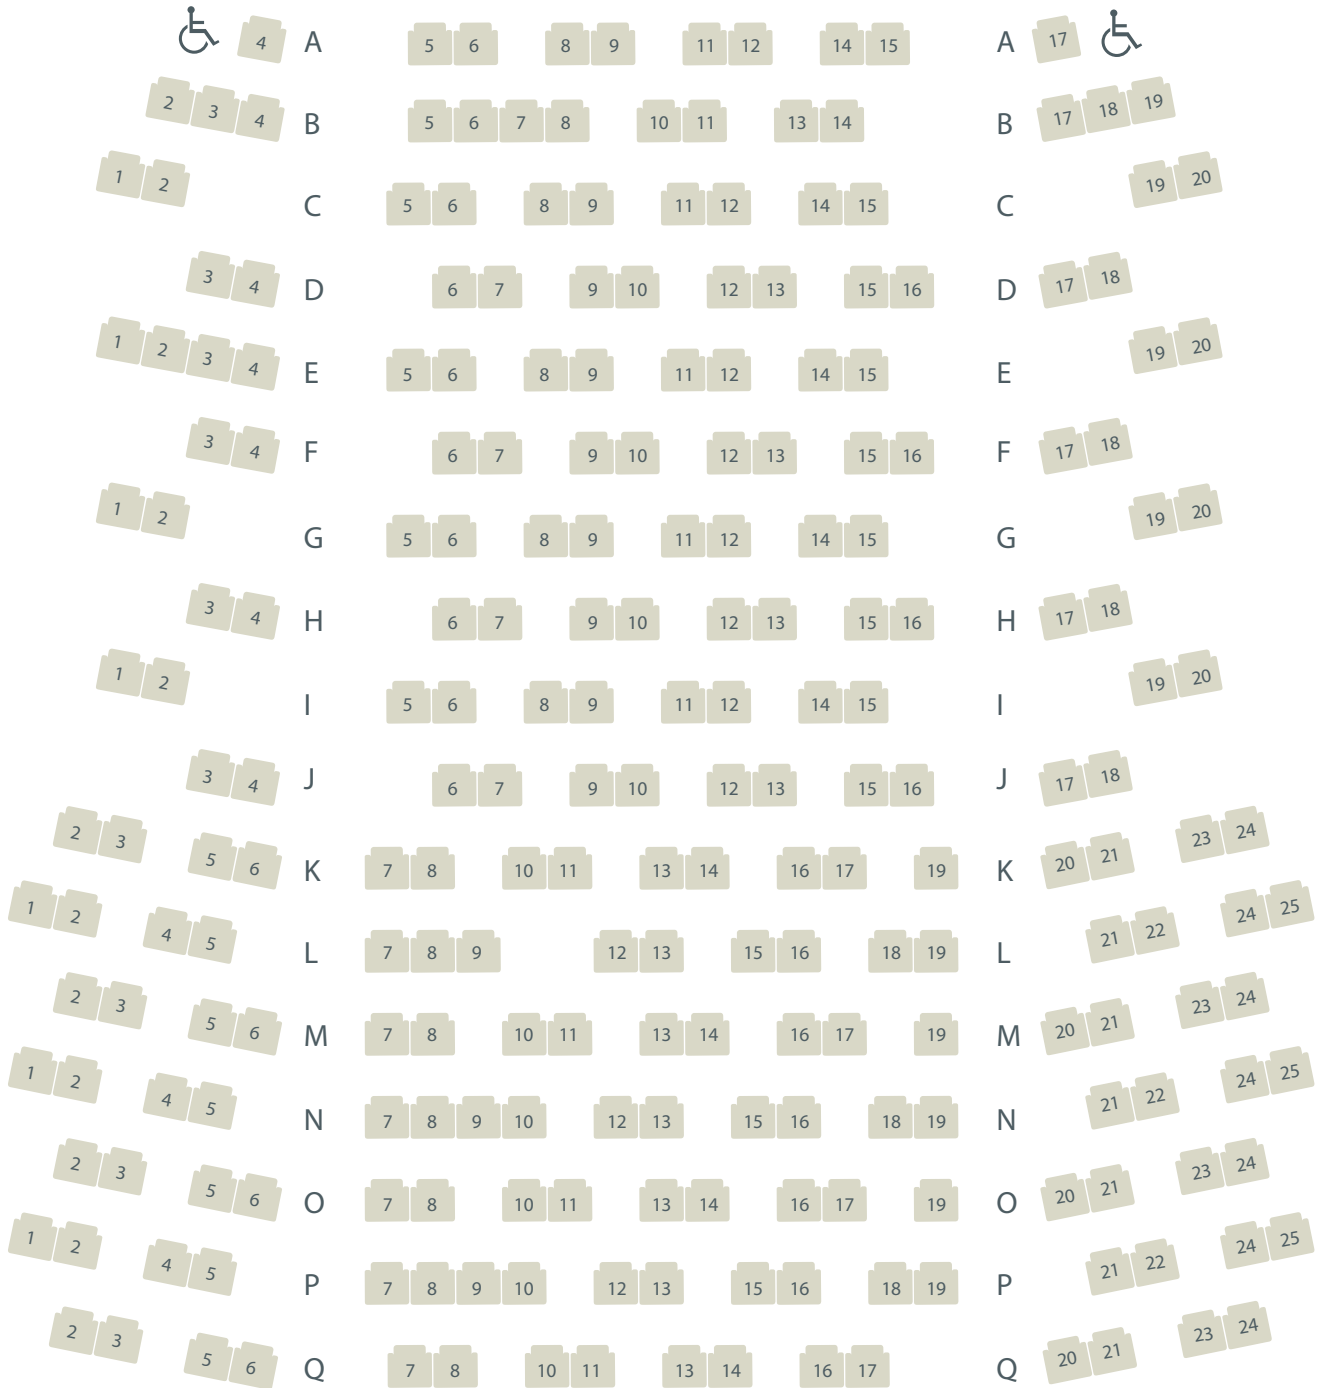

KING'S WHARF THEATRE

STAGE

SOUND BOARD

Free Parking

Wheelchair Accessible, Stadium Style Seating