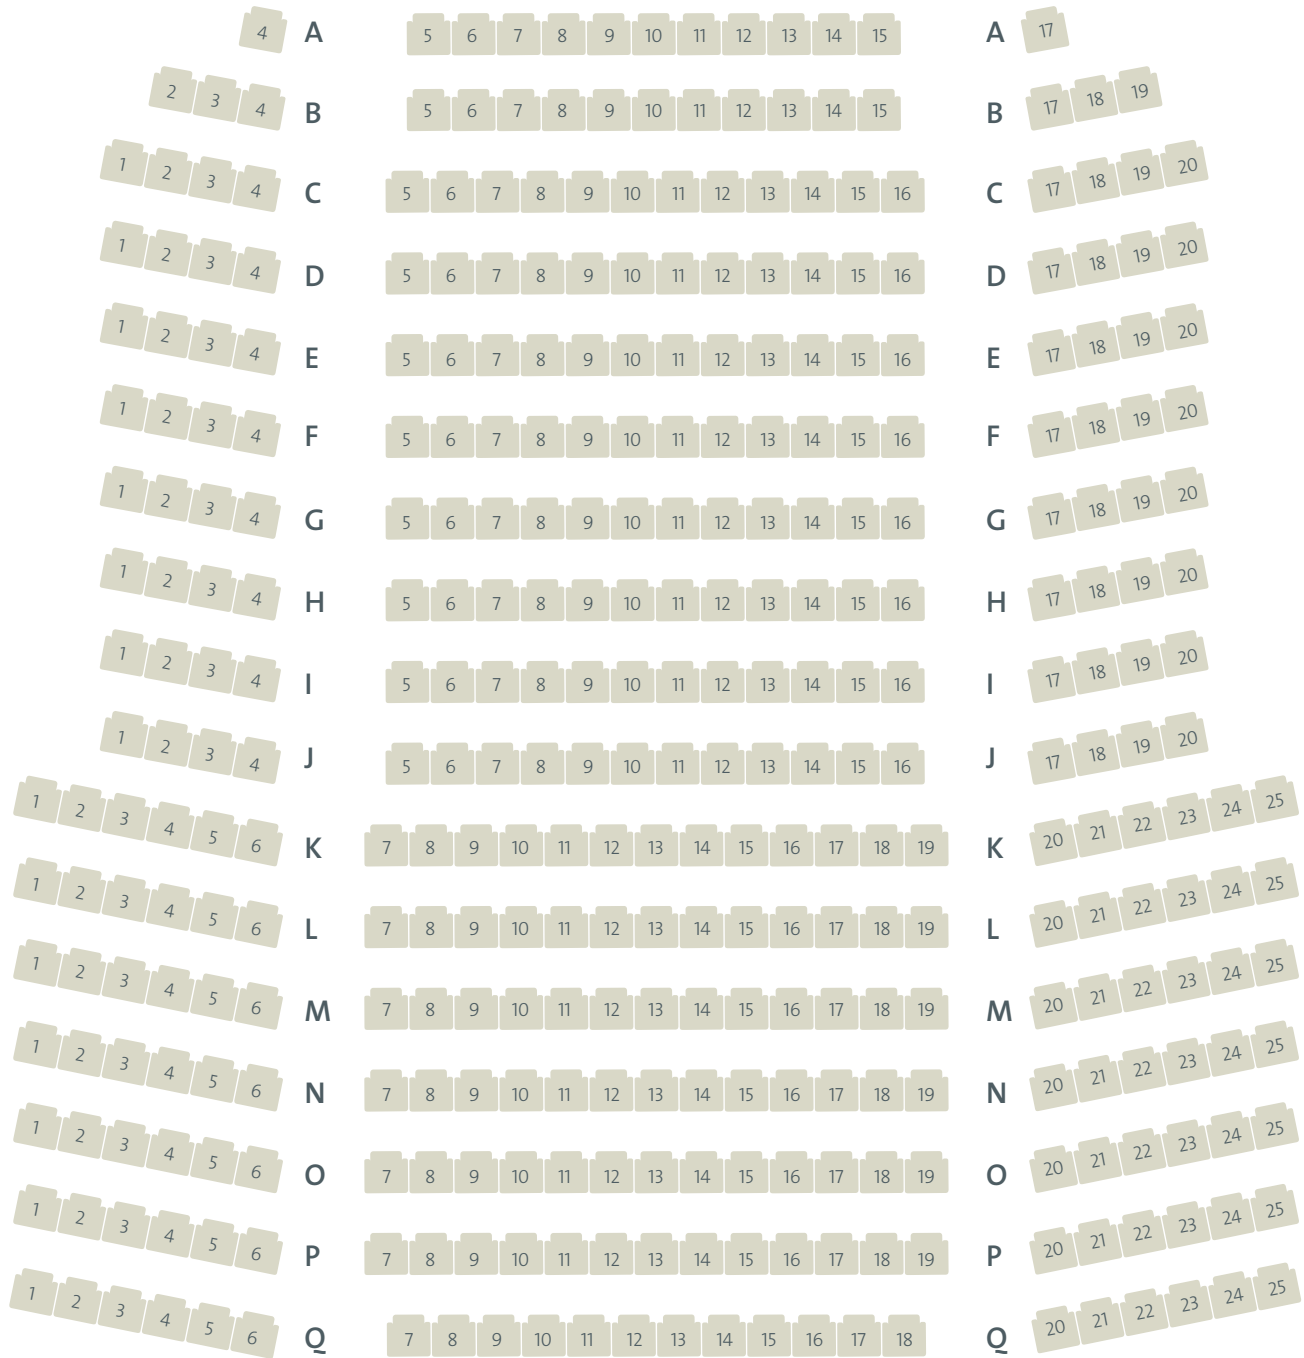

KING'S WHARF THEATRE

STAGE

SOUND BOARD

 Free Parking

Wheelchair Accessible, Stadium Style Seating

364 Seats