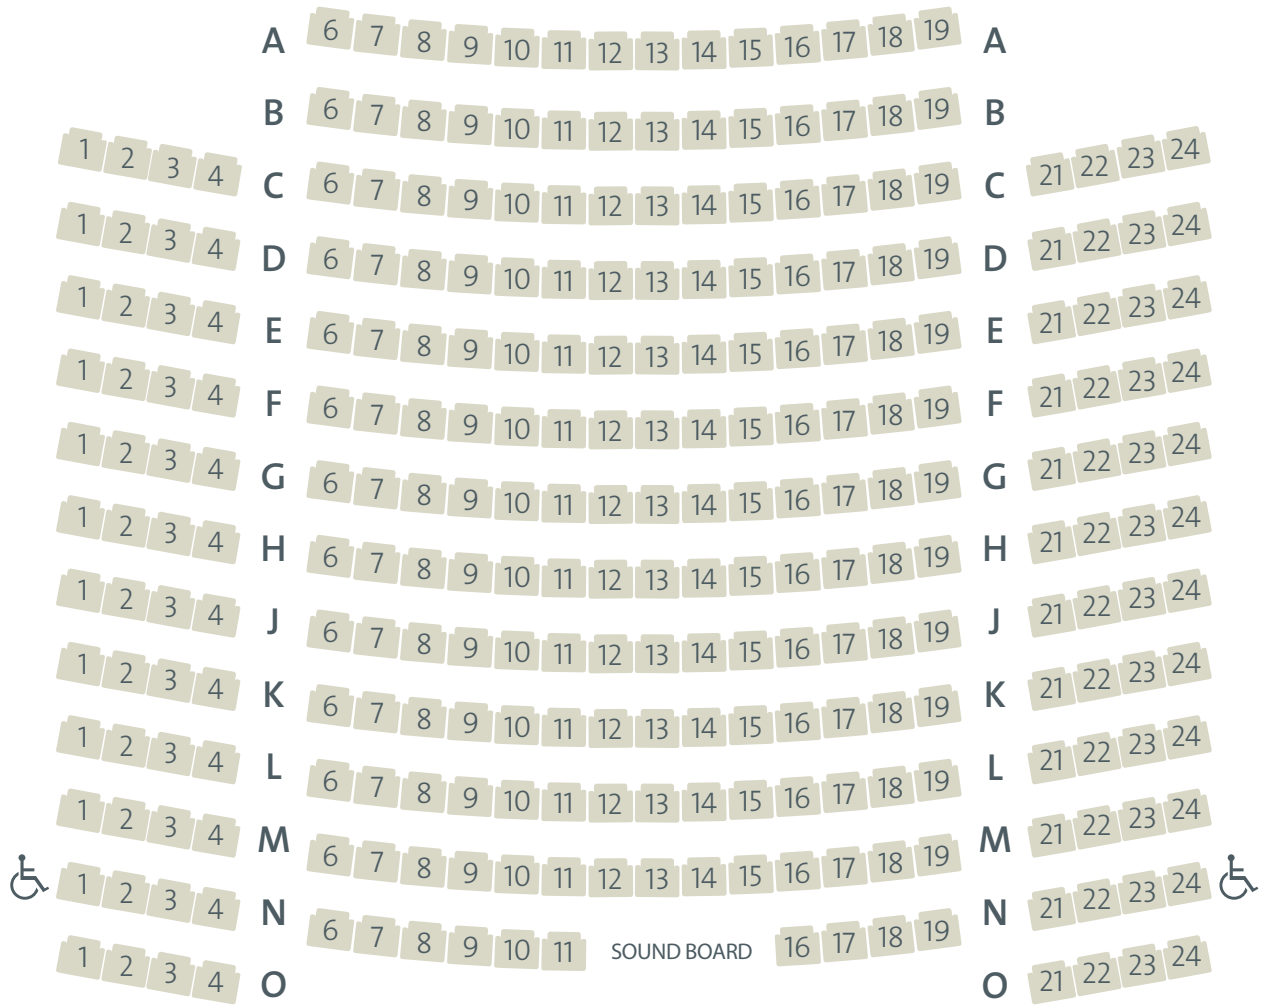

# DRAYTON FESTIVAL THEATRE

## SEATING CHART

STAGE

### Balcony

Free Parking

Wheelchair Accessible, Elevator to Balcony

385 Seats