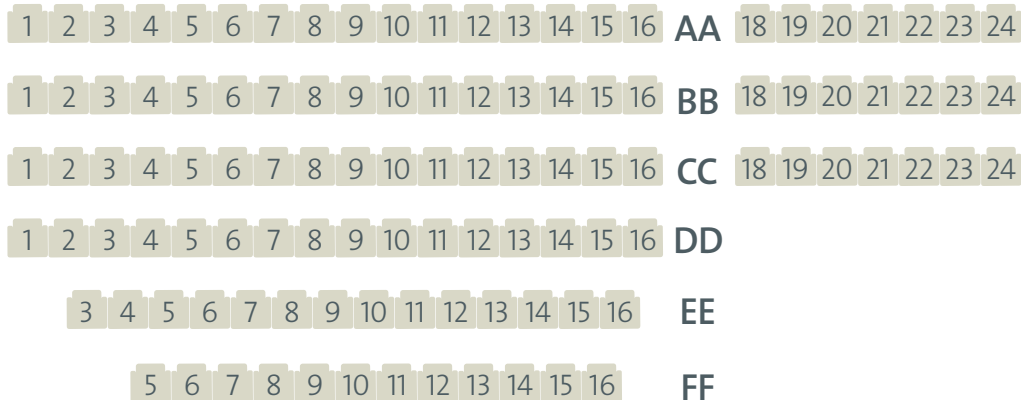

## SEATING CHART

STAGE

### Balcony

Free Parking

Wheelchair Accessible, Elevator to Balcony

385 Seats